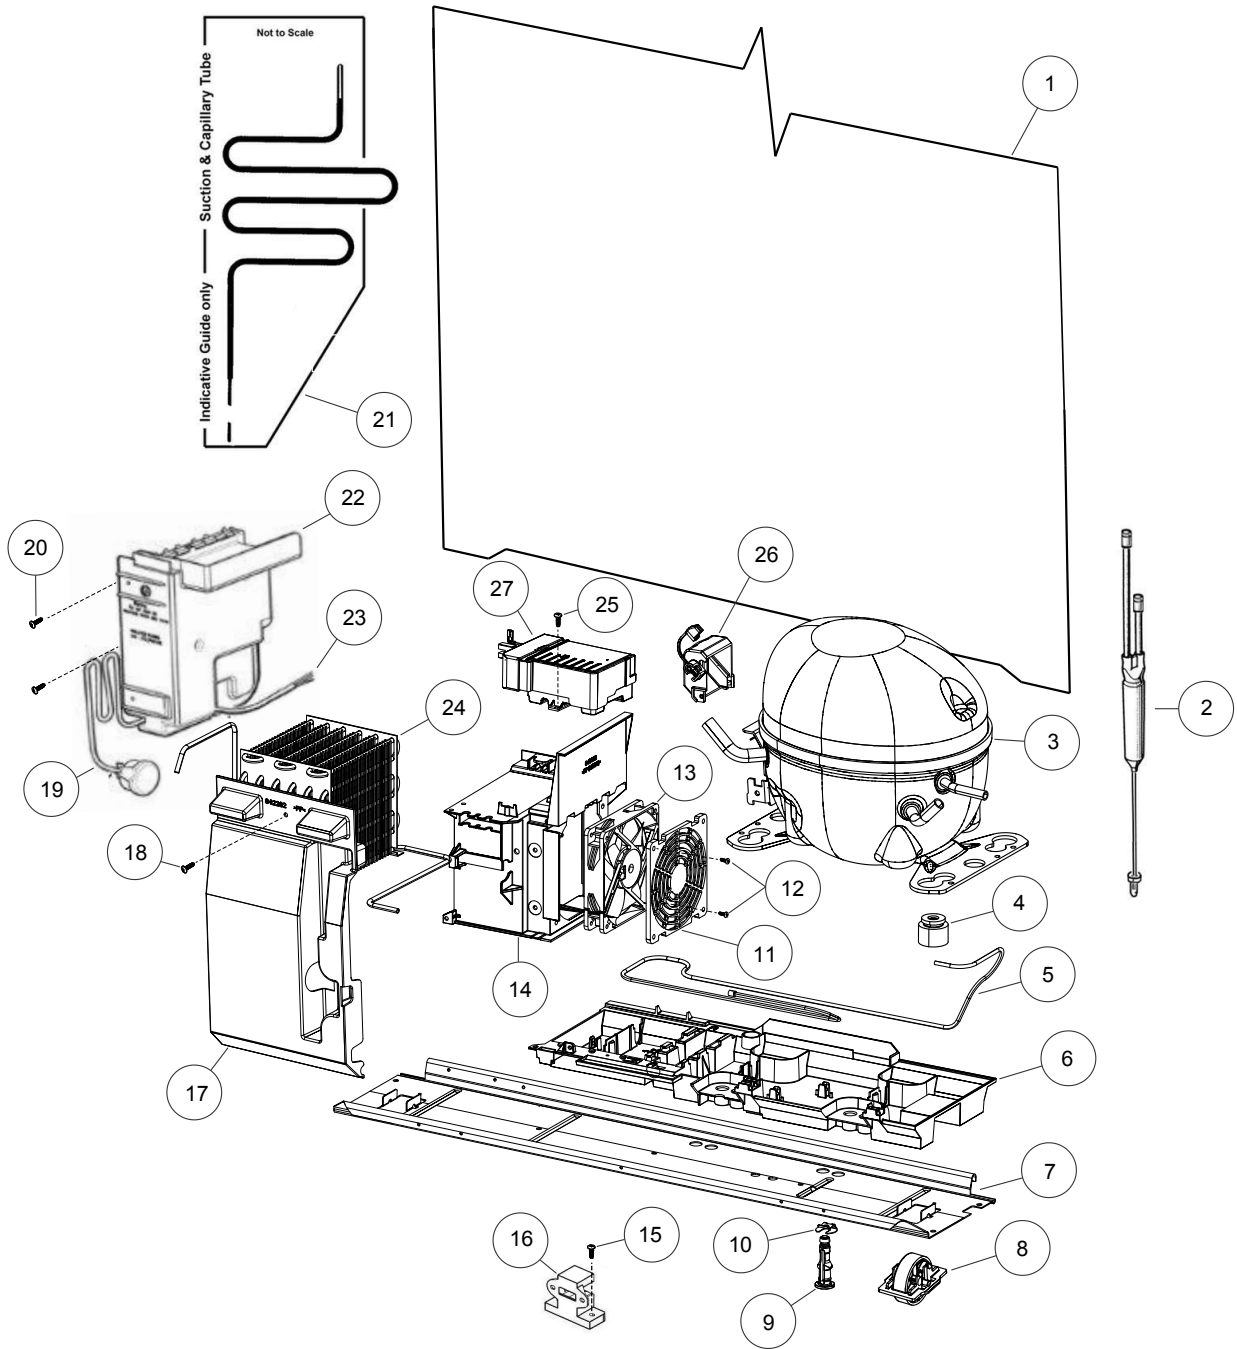

COMPRESSOR AREA COMPONENTS

DWG004140

DWG 004140