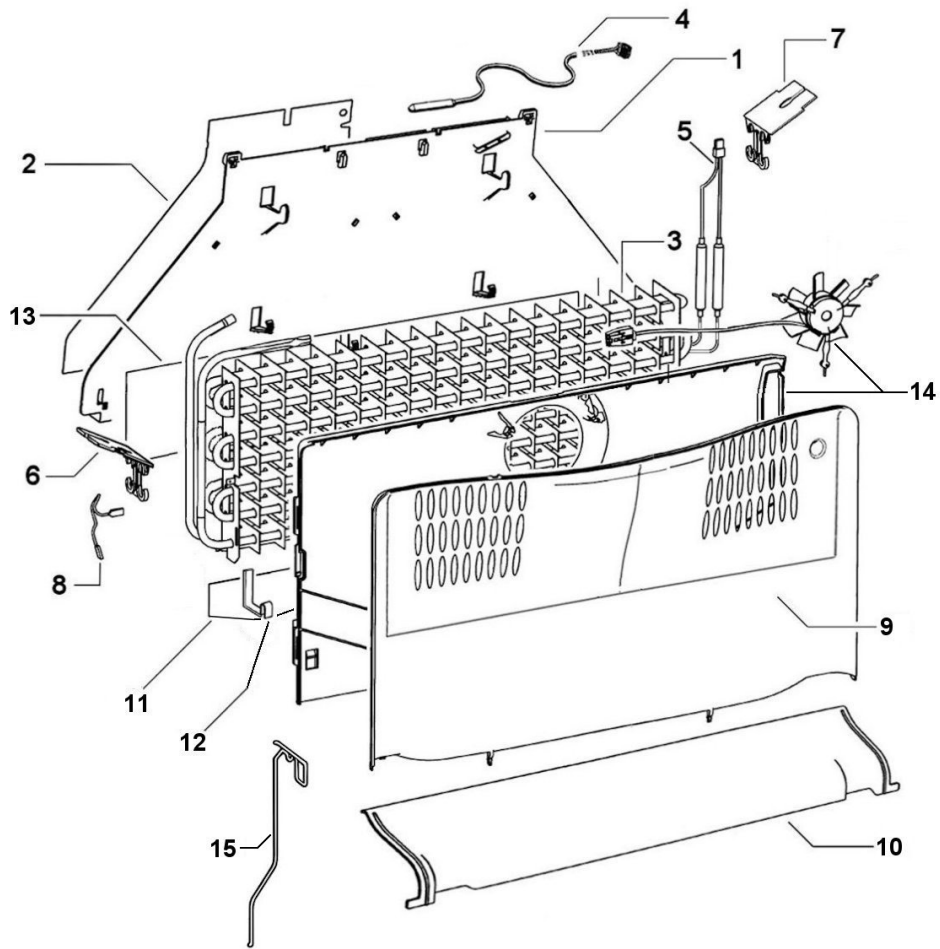

PARTS MANUAL

Refrigerator Freezer

RF522WDRX5 FP AA

Product Code
24500-A

AU NZ

Fisher & Paykel

CABINET COMPONENTS

DWG004536

CABINET COMPONENTS

CABINET INTERIOR COMPONENTS

DWG002841 AUGUST 2012

DWG 002841

CABINET INTERIOR COMPONENTS

DWG002841 AUGUST 2012

DWG 002841

EVAPORATOR COMPONENTS